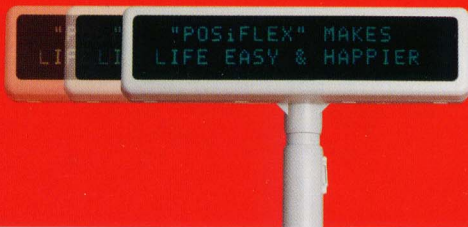

Display slides horizontally left and right, and rotates 360°