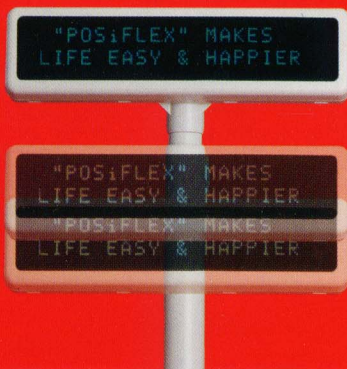

Adjustable pole height, two adjustable viewing angles and selectable brightness.

- ☐ Ergonomic design.
- ☐ Bright green fluorescent display.
- ☐ Two-line display with 20 large, alphanumeric characters per line (11.25mm x 7.2mm)
- ☐ Interfaces available to connect to computers:
  - PD-2100S: Standard serial interface.
  - PD-2100SP: Serial pass-through interface.
  - PD-2100PP: Parallel pass-through interface.
  - PD-2200: Serial pass-through interface.
- ☐ Four selectable command emulation modes supported. EPSON DM-202 Emulation is supported in all models except PD-2100PP.
- ☐ PD-2200: Wide base for stand-alone applications. (220mm x 110mm x 41mm)
- ☐ Compact base housing for PD-2100S/SP/PP. (80mm x 60mm x 51mm). Mounting plate provided to attach to counter or to the bottom of the cash drawer.
- ☐ Shock-absorbing base for PD-2100S/SP/PP.
- ☐ Two adjustable viewing angles and selectable brightness.
- ☐ Adjustable pole height.
- ☐ Display slides horizontally left and right, and rotates 360° .

SPECIFICATIONS	PD-2100S	PD-2100SP	PD-2100PP	PD-2200
Number of Characters Displayed	2 lines of 20 characters			
Character Format	5 x 7 dots			
Character Size	11.25mm (H) x 7.2mm (W) 0.44" x 0.28"			
Display Type	Green Vacuum Fluorescent Display (VFD), λ =505mm			
Mechanically Adjustable Items	Horizontal slide (~100mm), horizontal rotation (~360°), vertical height (135mm), view angle (14.5°, 30°)			
Display Head Size	260mm (W) x 70mm (H) x 60mm (D) 10.24" x 2.76" x 2.36"			
Overall Height	309 ~ 444mm (78.49" ~ 17.48")			291 ~ 426mm (11.46"x16.77")
Base Size	80mm (W) x 51mm (H) x 60mm (D) 3.15" x 2.00" x 2.36"			220mm(W) x 41mm(H) x 110mm (D) 8.66" x 1.61" x 4.33"
Application	Mounting plate to attach base to counter or to the bottom of cash drawer			Stand alone base
Weight	0.681 kg (1.5 lbs)			
Power Supply	Adapter included			Adapter optional
Interface	Standard serial	Serial pass through	Parallel pass through	Serial pass through
Command Sets	4 modes including EPSON command emulation			
Operating Temperature	-20 ~ + 50°C			
Storage Temperature	-40 ~ + 80°C			
Relative Humidity	90%, non-condensing			
Vibration	4G			
Shock	40G			

POSIFLEX Business Machines, Inc.

29460 Union City Blvd., Union City, CA 94587, U.S.A.

Tel.: +1-510-429-7097

Fax.: +1-510-475-0982

E-mail : Sales@posiflexusa.com

http://www.posiflexusa.com